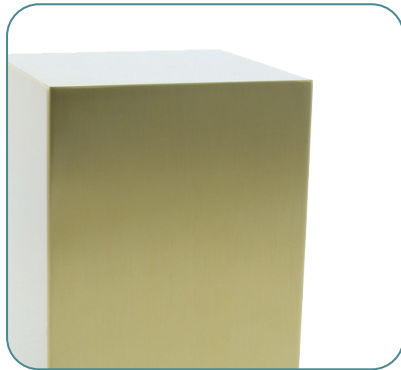

## Beaumont Collection

The quintessential design and performance of steel make our Beaumont Boxes a modern and economical option. These box-shaped cremation urns come in a variety of finishes ranging from powder coat steel antique bronze to brushed 304 grade stainless-steel bronze and pewter. With its compact design, the Beaumont Collection is a perfect, personalizable memorial choice for many popular niche sizes.

# Beaumont Collection

C550 Made of Steel with powder coat finish

C551/C552 Made of 304 grade Stainless-steel

Contemporary design

Personalizable

Single urn fits in niches larger than 5.5" x 8.5"

Perfect for many home décor styles

## Dimensions

5.2 x 5.2 x 8.3 in