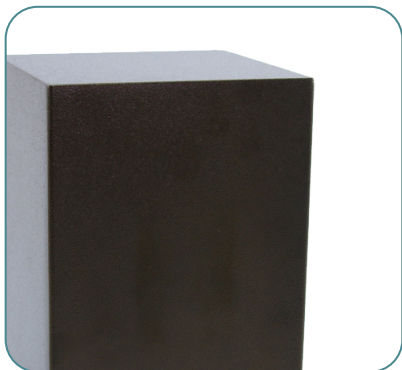

## Beaumont Collection

The quintessential design and performance of steel make our Beaumont Boxes a modern and economical option. These box-shaped cremation urns come in a variety of finishes ranging from powder coat steel antique bronze to brushed 304 grade stainless-steel bronze and pewter. With its compact design, the Beaumont Collection is a perfect, personalizable memorial choice for many popular niche sizes.

# Beaumont Collection

C550 Made of Steel with powder coat finish

C551/C552 Made of 304 grade Stainless-steel

Contemporary design

Personalizable

Single urn fits in niches larger than 5.5" x 8.5"

Perfect for many home décor styles

## Dimensions

5.2 x 5.2 x 8.3 in