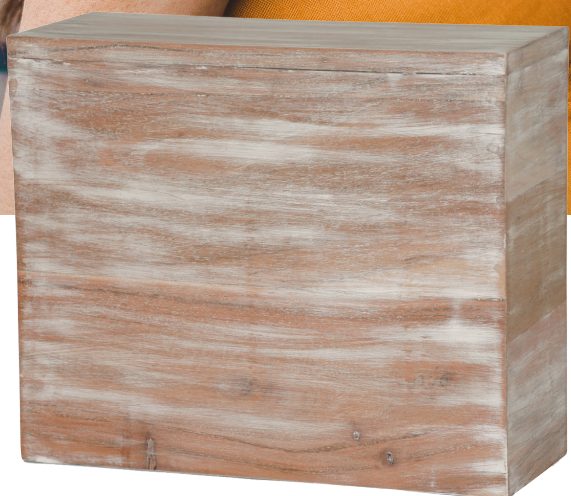

Vintage

1316L