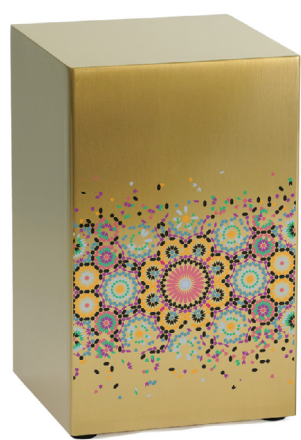

Mosaic
Bronze
100306
*Also available
in Pewter.