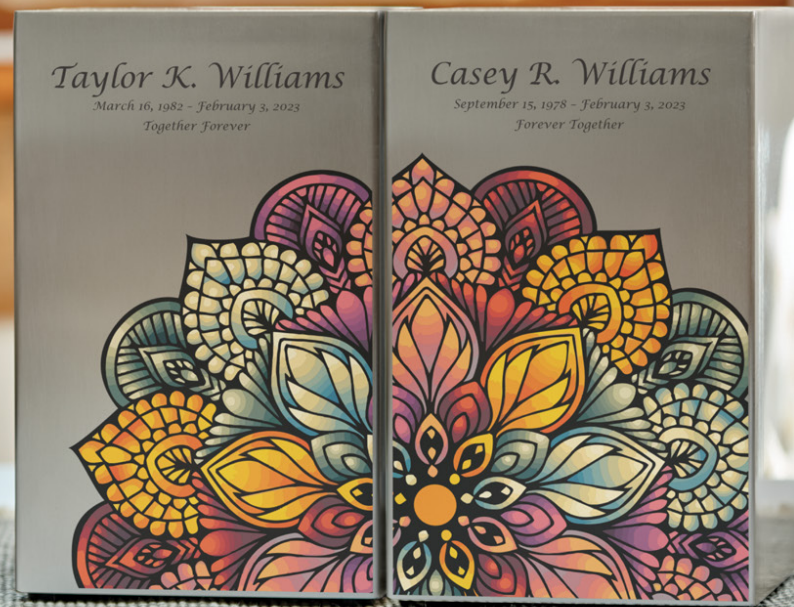

# Life Canvas Collection

Made of 304 grade Stainless-steel

Contemporary design

Personalizable

Single urn fits in niches larger than 5.5" x 8.5"

Perfect for many home décor styles

Fit two urns side by side in niches wider than 11"

**Dimensions**  
5.2 x 5.2 x 8.3 in

**Product Weight**  
3.4 lbs

**Capacity**  
200

**Case Quantity**  
6/case

**Mandala Pewter Companion**  
100310-11  
\*Also available in Bronze.

**Dove**  
**Bronze**   
100302  
\*Also available in Pewter.

## Life Canvas Collection

Our Life Canvas collection features a kaleidoscope of colors, dazzling designs and embodies the unique life, personality, and memories of a loved one. With a wide array of artwork, two finishes to choose from, and the option to add personalization, customization is brought to a whole new level. Live Canvas urns are the perfect fit for most niches, with individual and companion options available. Memorialize your loved one with beautiful imagery and vibrant colors depicting our most precious gift: the gift of life.