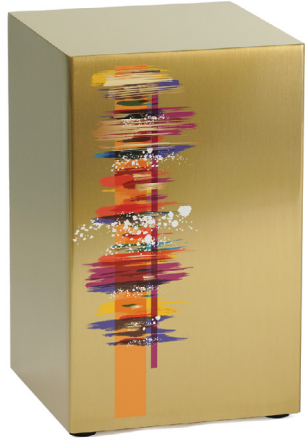

Painter
Bronze
100300
*Also available
in Pewter.