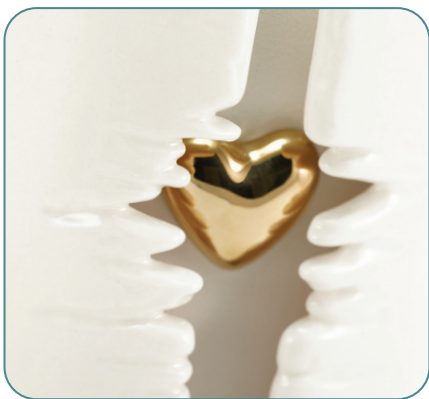

Column Series

Form meets function in our sculpted Column Series urns. These enchanting ceramic pieces not only honor your loved one with a delicate inset design of your choice of a heart or lily accent, but they add a warm glow to your space with battery operated LED lights. This piece will become a cherished part of your home, radiating memories of the one you hold dear.

Column Series

Made of Ceramic

Contemporary design & finish

New shape & artistic concept

LED Light Feature

Inset heart or lily accent

Home décor style

Dimensions