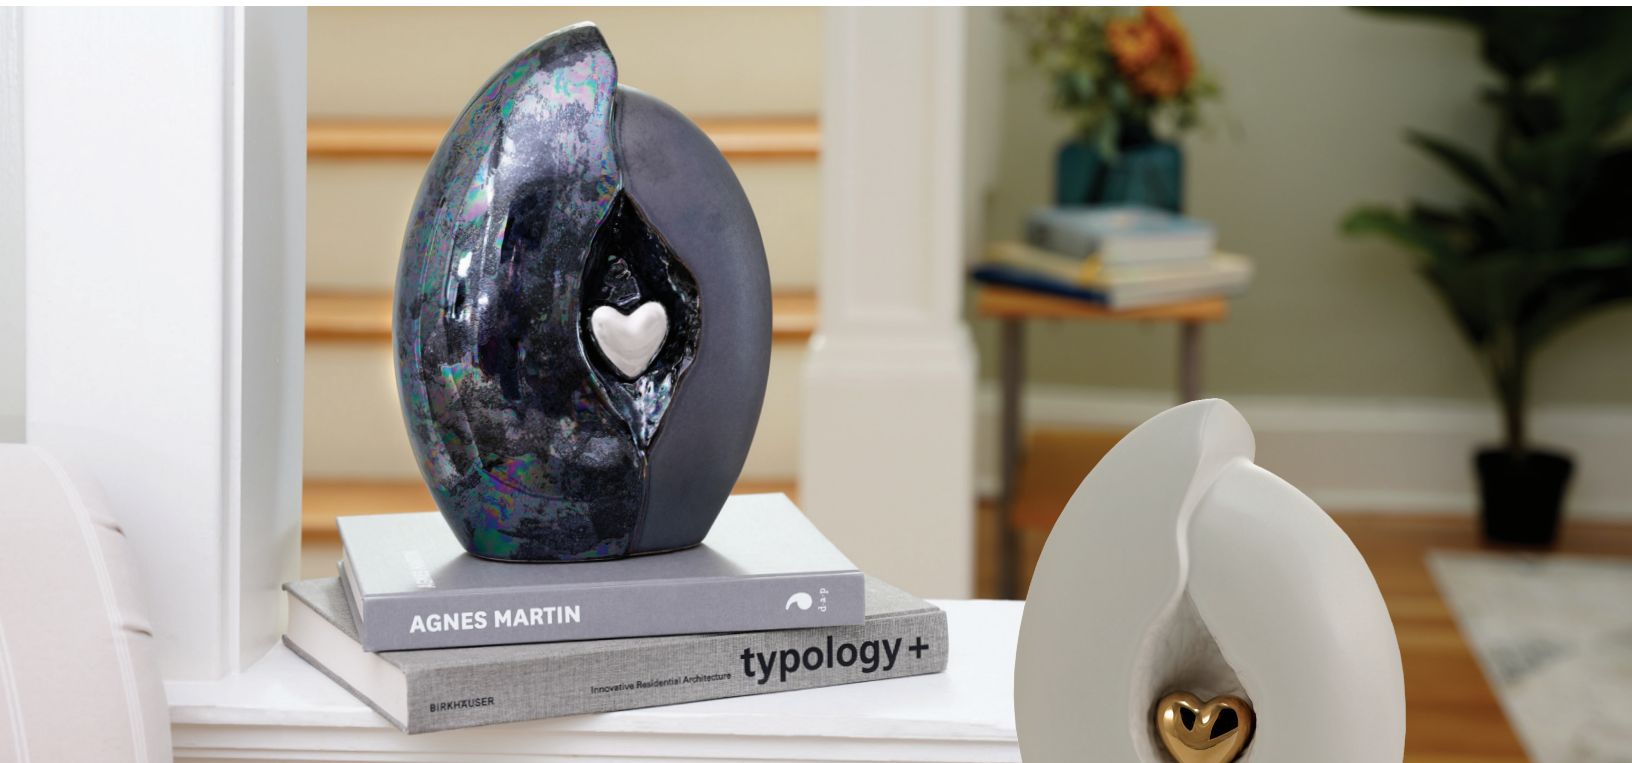

Case Quantity

4/case

Kindred Heart Black

2130L

Kindred Heart White

2131L