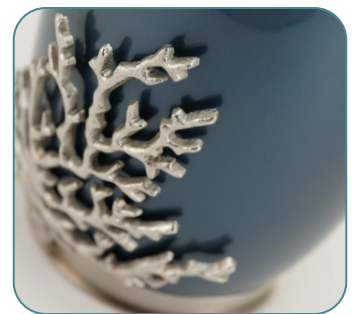

Windsong™ Series

Enchantingly elegant, our Windsong™ urns capture the true beauty of nature. This series features dazzling, dimensional brass accents of lilies, coastal coral, and falling forest leaves, which evoke feelings of serenity, peace, and harmony. With their innovative and artistic design, a loved one can be memorialized in the home distinctly and discreetly. Customize these exquisite tributes with personalization.

Windsong™ Series

Made of Stainless Steel & Brass

Contemporary design & finish

New shape & artistic concept

Personalizable

Removable sculptural accent

Home décor style

Patent pending design